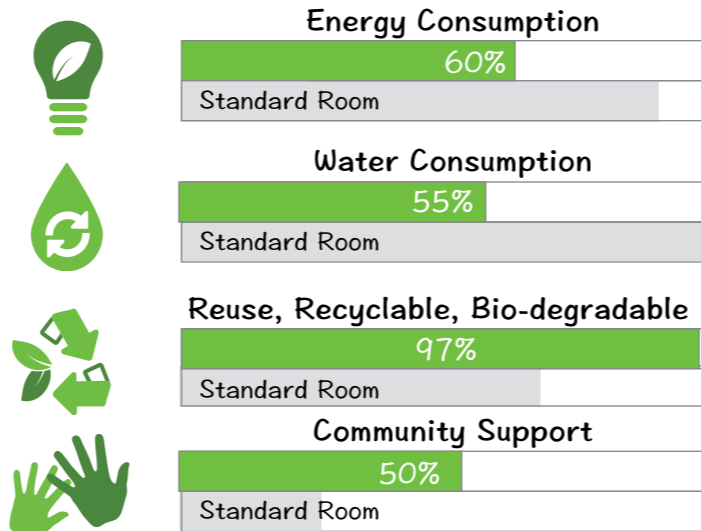

Green Chalet

Environmental Friendly Level

This is a comparative information for level of consumption between staying in "Green Chalet" and Standard Room.

In this room, we offer a green choice of fan, and replaced 100% lights with LED to reduce energy consumption. Reuse all of grey water from flushing for plant irrigation. Use zero plastic and only eco-friendly amenity and packaging for less environmental impact. Support our community by use of locally made products for minibar. Thank you for joining us

"Make a Green Choice"

green.pakasai.com facebook.com/pakasai @pakasairesort

Green Chalet

Environmental Friendly Level

This is a comparative information for level of consumption between staying in "Green Chalet" and Standard Room.

In this room, we offer a green choice of fan, and replaced 100% lights with LED to reduce energy consumption. Reuse all of grey water from flushing for plant irrigation. Use zero plastic and only eco-friendly amenity and packaging for less environmental impact. Support our community by use of locally made products for minibar. Thank you for joining us