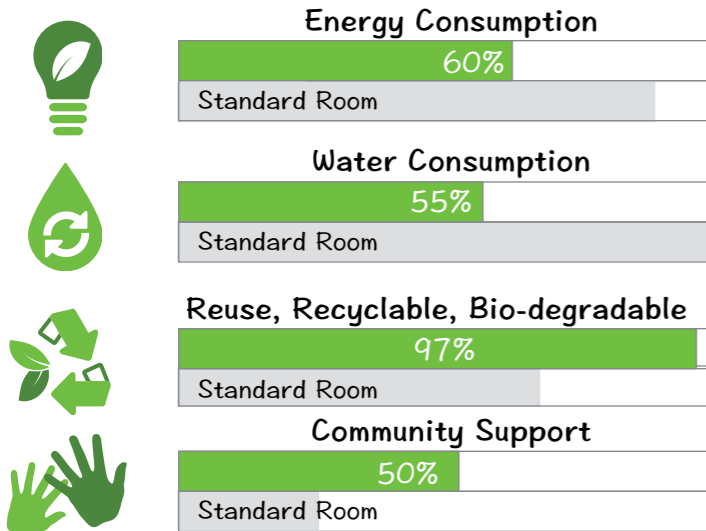

Green Chalet

Environmental Friendly Level

This is a comparative information for level of consumption between staying in "Green Chalet" and Standard Room.

In this room, we offer a green choice of fan, and replaced 100% lights with LED to reduce energy consumption. Reuse all of grey water from flushing for plant irrigation. Use zero plastic and only eco-friendly amenity and packaging for less environmental impact. Support our community by use of locally made products for minibar. Thank you for joining us

"Make a Green Choice"

green.pakasai.com facebook.com/pakasai @pakasairesort

Green Chalet

Environmental Friendly Level

This is a comparative information for level of consumption between staying in "Green Chalet" and Standard Room.