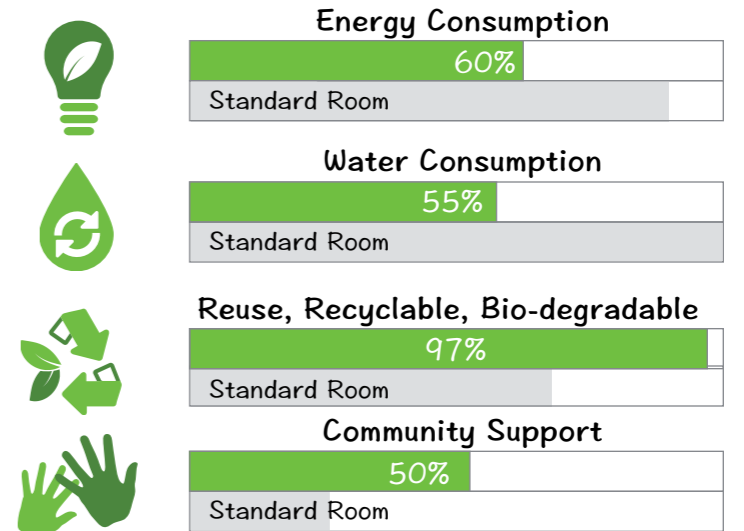

In this room, we offer a green choice of fan, and replaced 100% lights with LED to reduce energy consumption. Reuse all of grey water from flushing for plant irrigation. Use zero plastic and only eco-friendly amenity and packaging for less environmental impact. Support our community by use of locally made products for minibar. Thank you for joining us

"Make a Green Choice"

green.pakasai.com facebook.com/pakasai @pakasairesort

Green Chalet

Environmental Friendly Level

This is a comparative information for level of consumption between staying in "Green Chalet" and Standard Room.